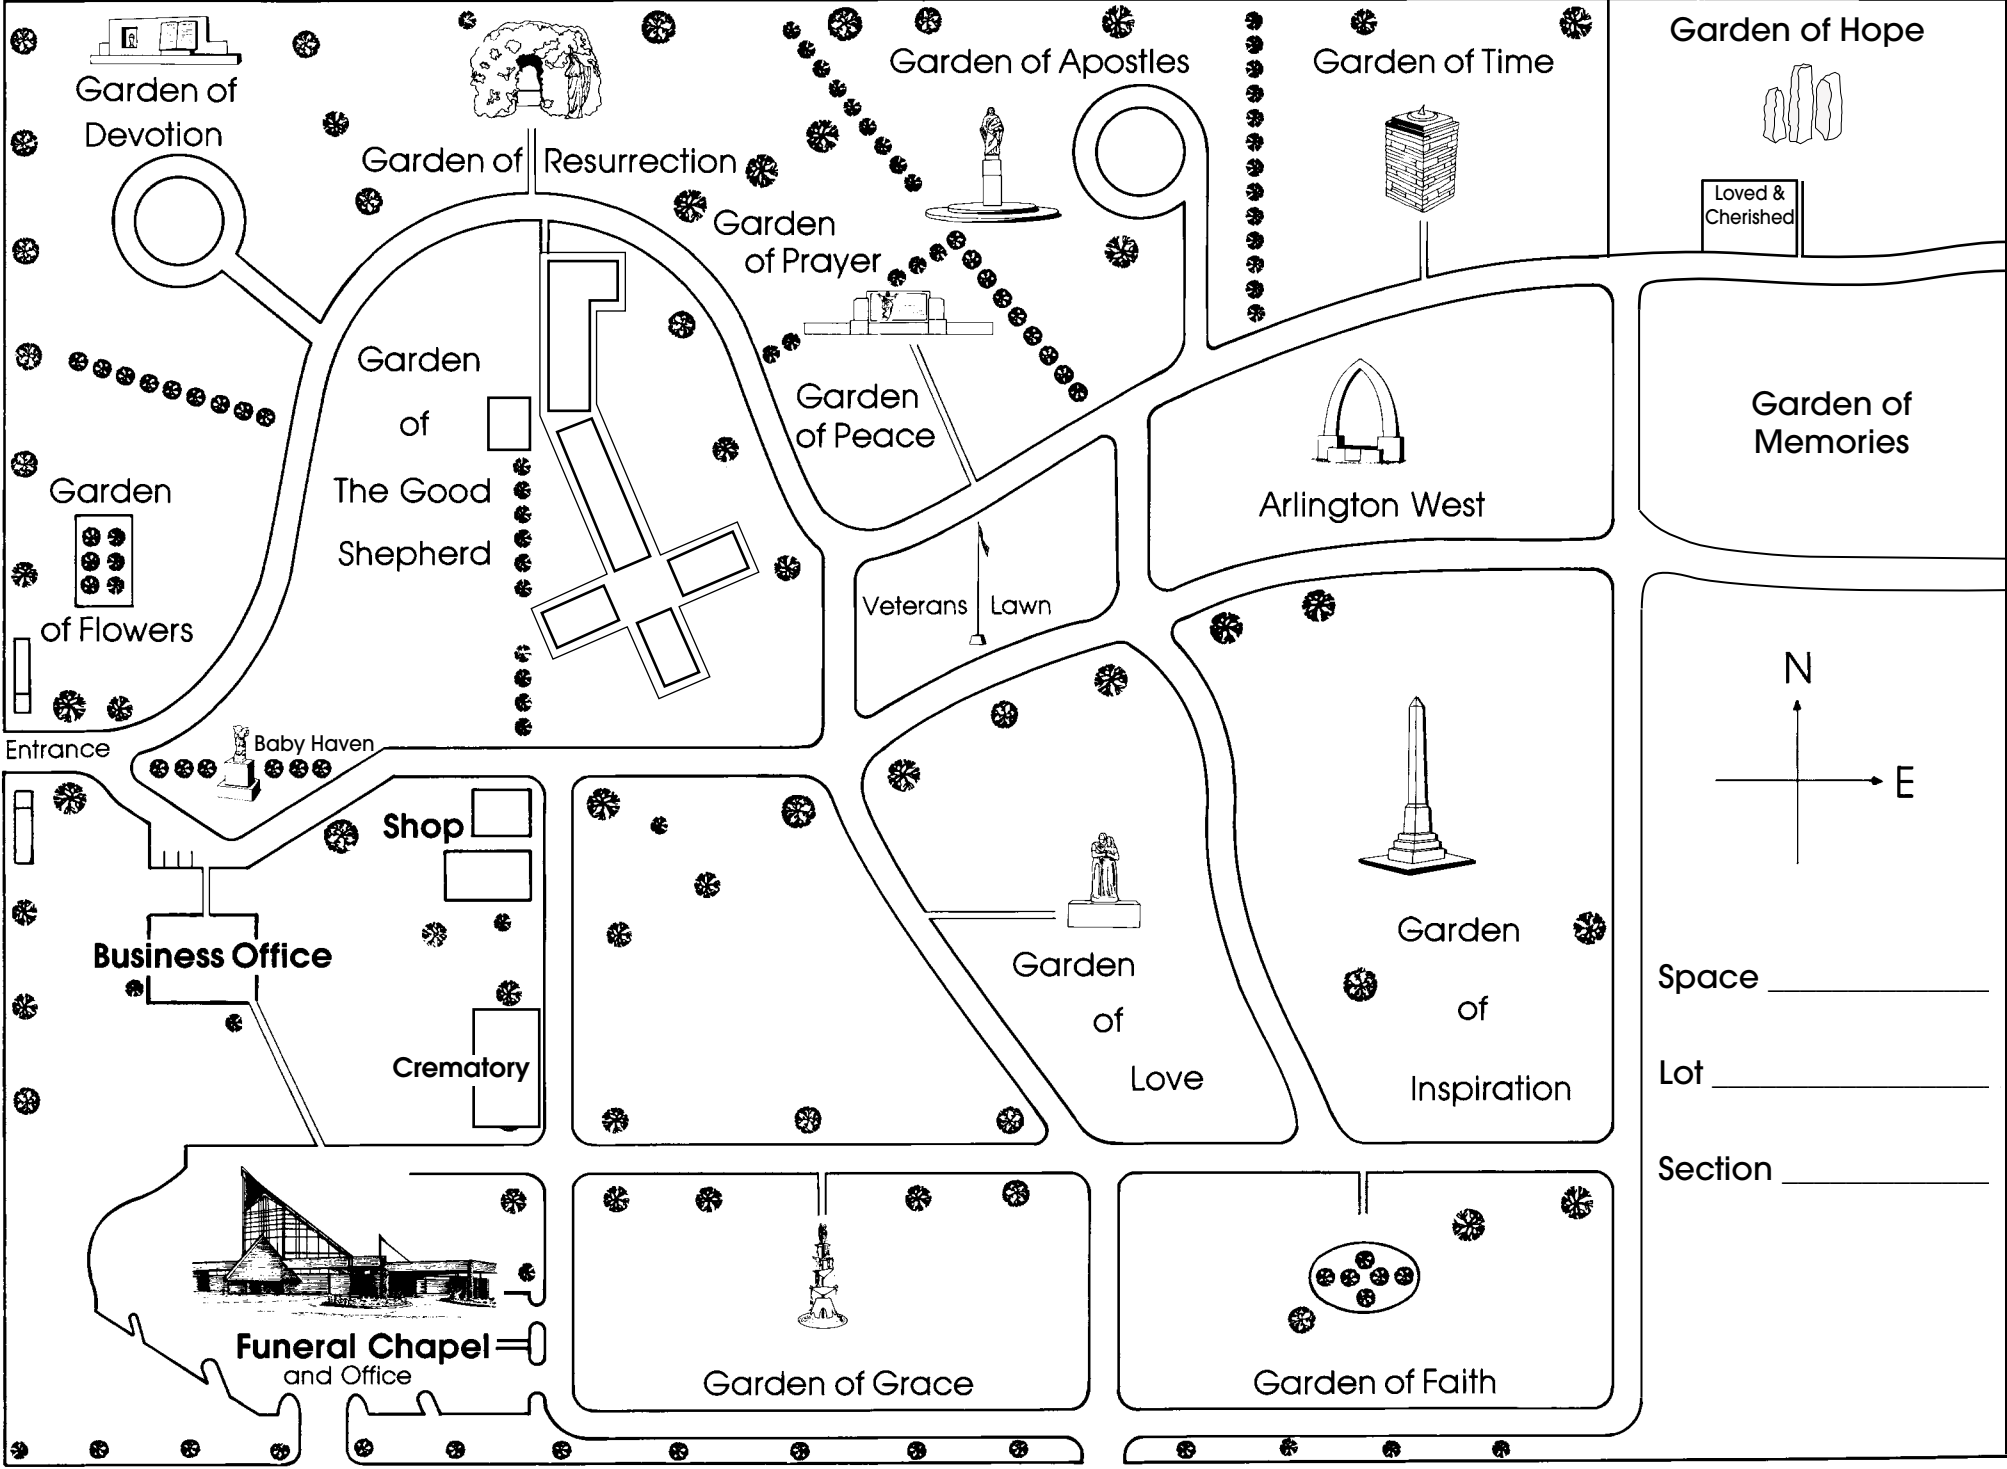

N.E. 112th Ave.

Garden of Hope

Loved & Cherished

Garden of Memories

N

E

Space _____

Lot _____

Section _____

Garden of Devotion

Garden of Resurrection

Garden of Apostles

Garden of Time

Garden of Prayer

Garden of Peace

Garden of The Good Shepherd

Business Office

Shop

Crematory

Baby Haven

Entrance

Evergreen Memorial Gardens Cemetery, Funeral Chapel and Crematory allows fresh cut flowers to be placed anytime. Artificial flowers, potted plants and other artificial objects from December 1st to March 1st only.